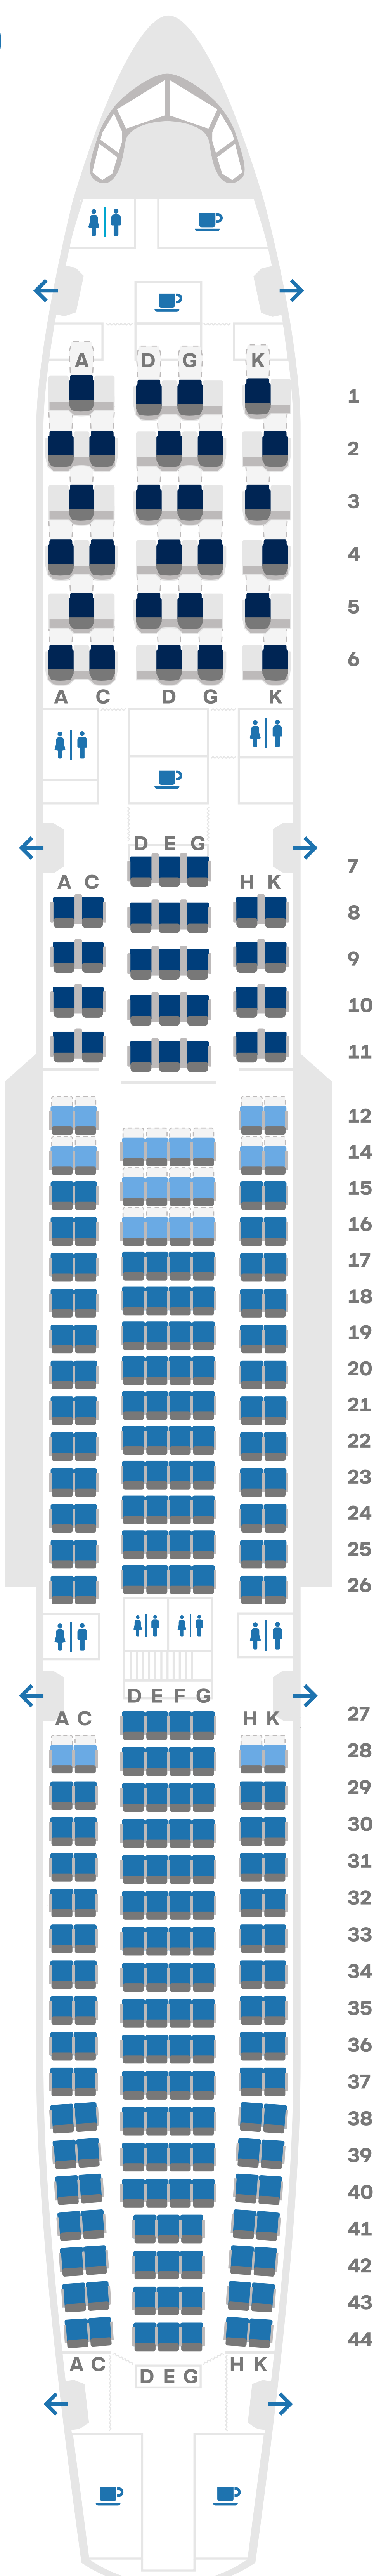

# A330-300

## Konfiguration 1

D-AFYQ / D-AFYR

-  Business Class
-  Premium Economy Class
-  Economy Class More Legroom
-  Economy Class
-  Exit
-  Galley
-  Lavatory

## Konfiguration 2

D-AIKA / D-AIKB / D-AIKC

D-AIKD / D-AIKE / D-AIKF

D-AIKH

 Business Class

 Premium Economy Class

 Economy Class  
More Legroom

 Economy Class